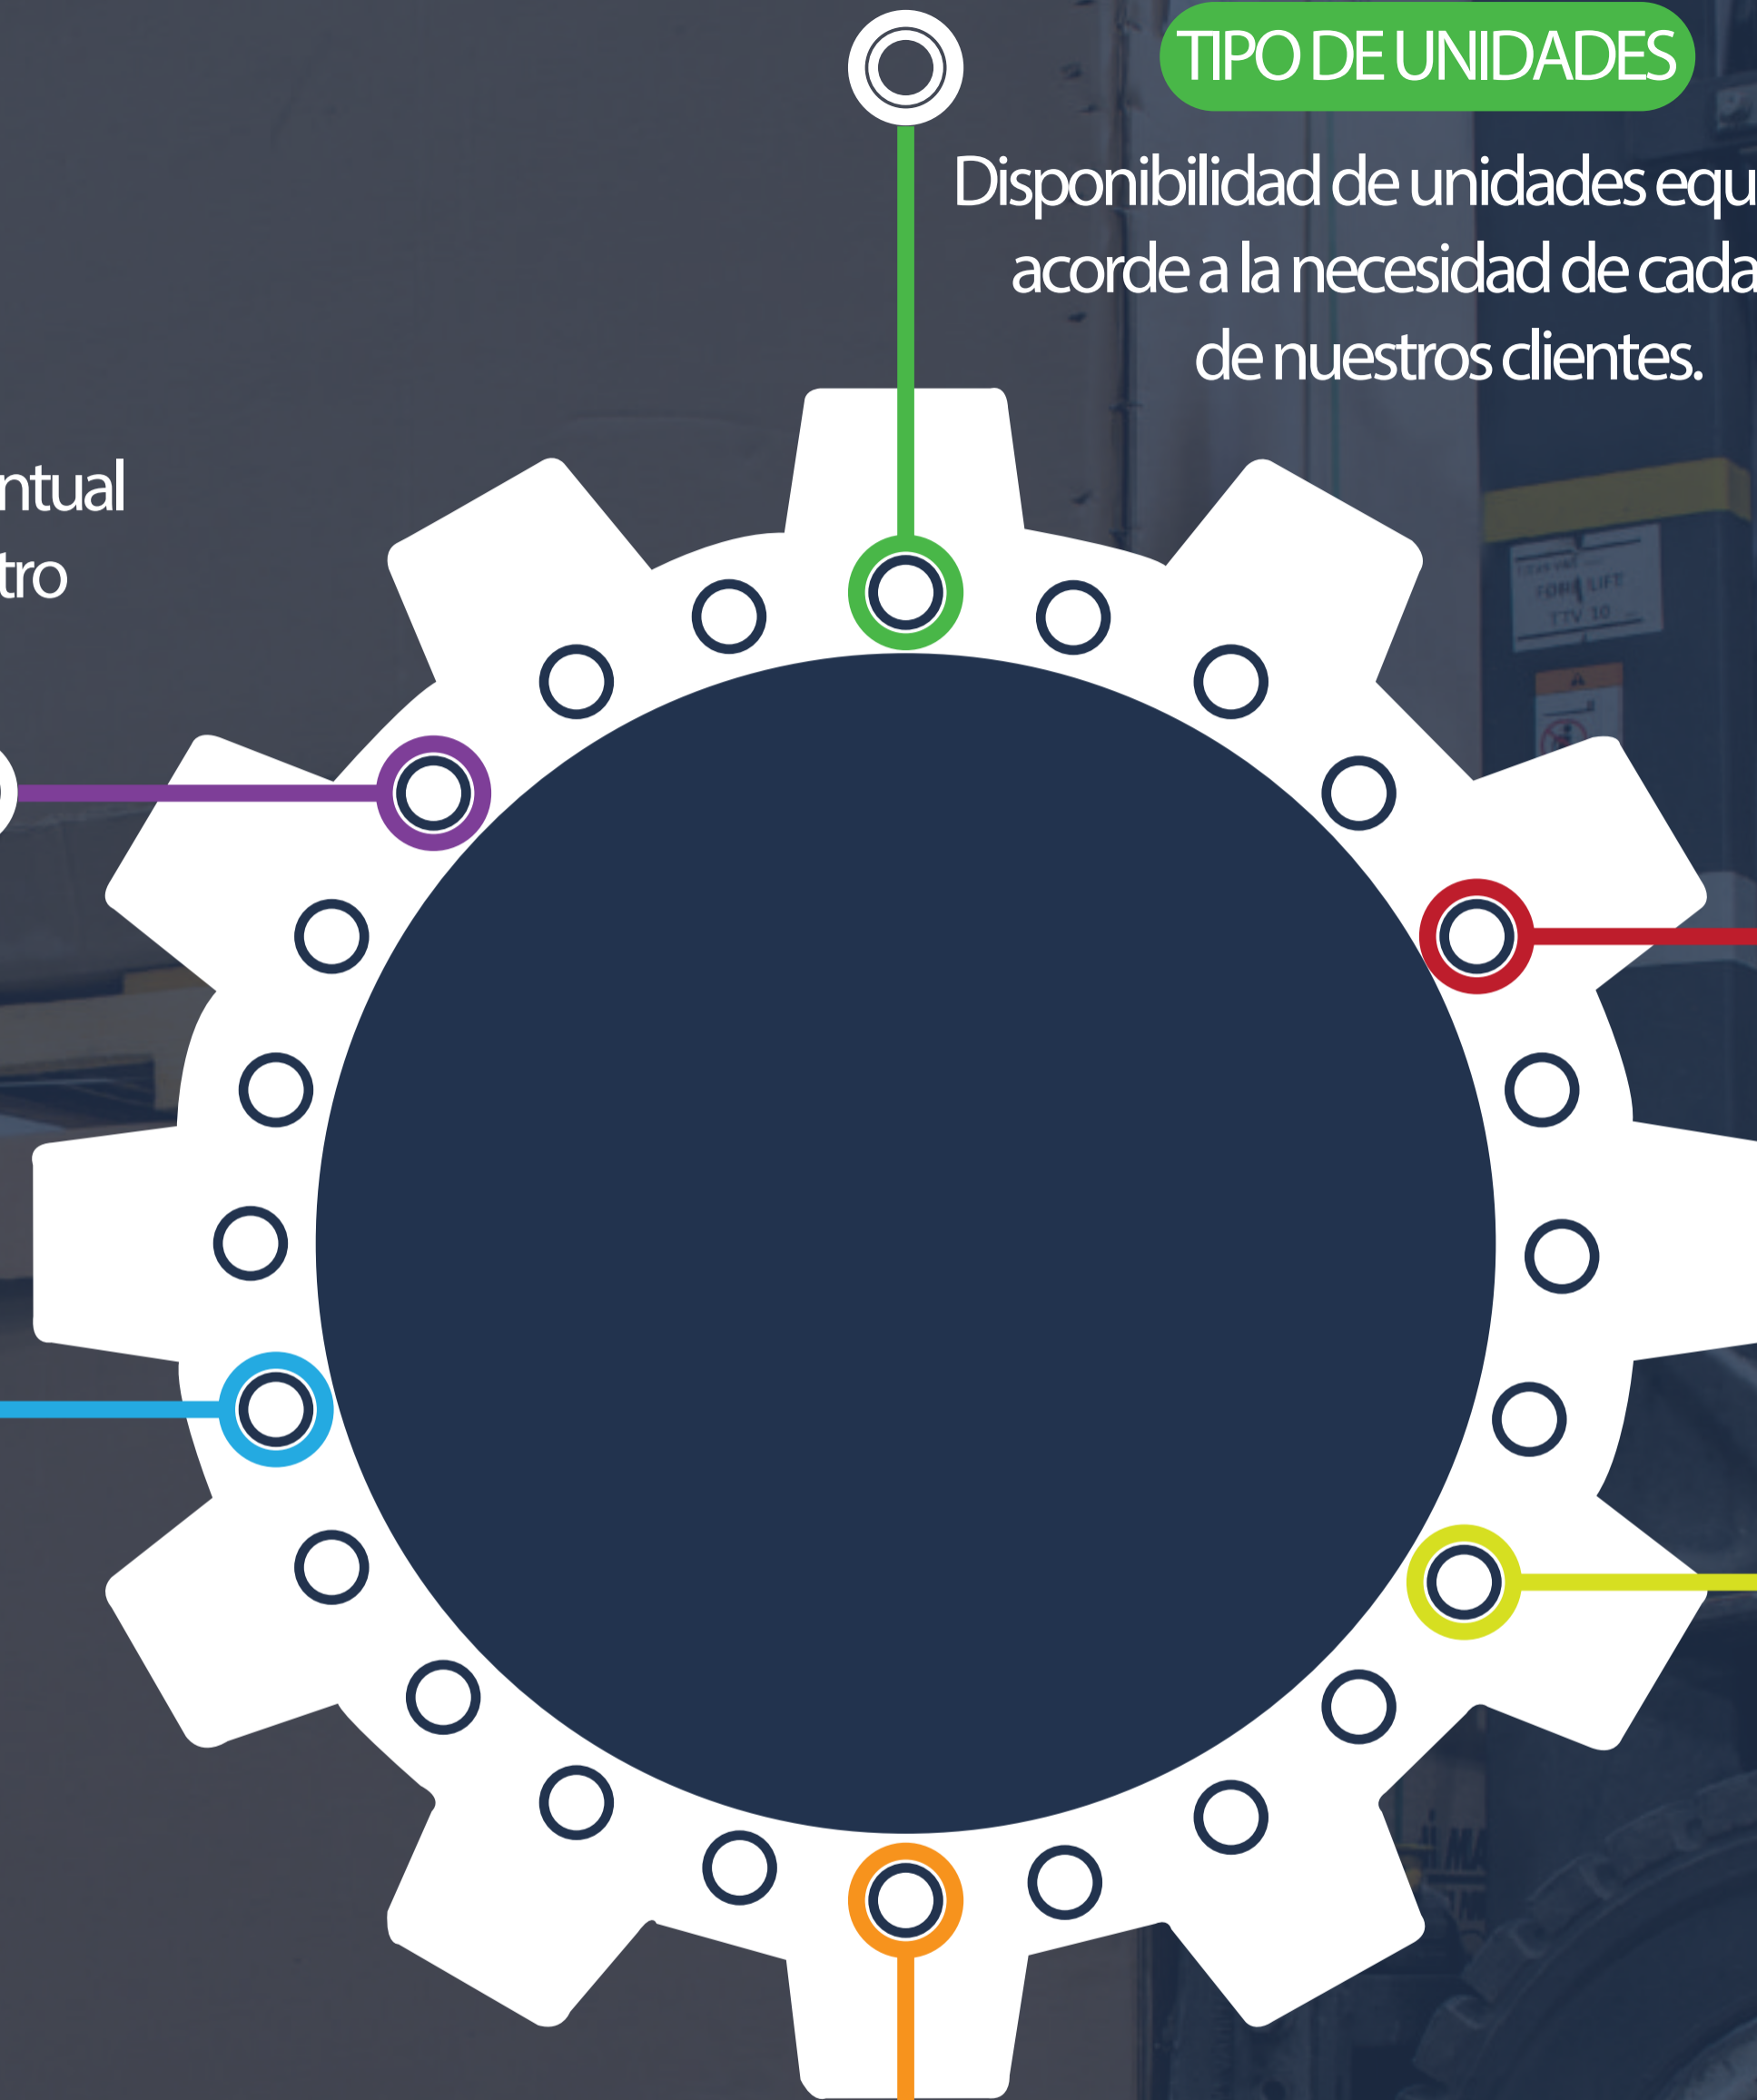

¿COMO LO HACEMOS?

“Todas las piezas son imprescindibles”.

Just in time, seguimiento puntual y tracking a través de nuestro sitio web.

ENTREGAS

Conocemos a fondo los pain points dentro de la cadena de suministro automotriz.

ESPECIALIZACIÓN EN SERVICIOS

TIPO DE UNIDADES

Disponibilidad de unidades equipadas acorde a la necesidad de cada uno de nuestros clientes.

TIEMPOS DE TRANSITO

Tiempos de tránsito competitivos en rutas estratégicas para cumplir con los tiempos establecidos.

EVIDENCIAS

Evidencias fotográficas y/o documentación a la carga y descarga, junto con el status de su carga.

EXPERTOS

Alternativas y soluciones efectivas a través de nuestro equipo experto en la industria automotriz.